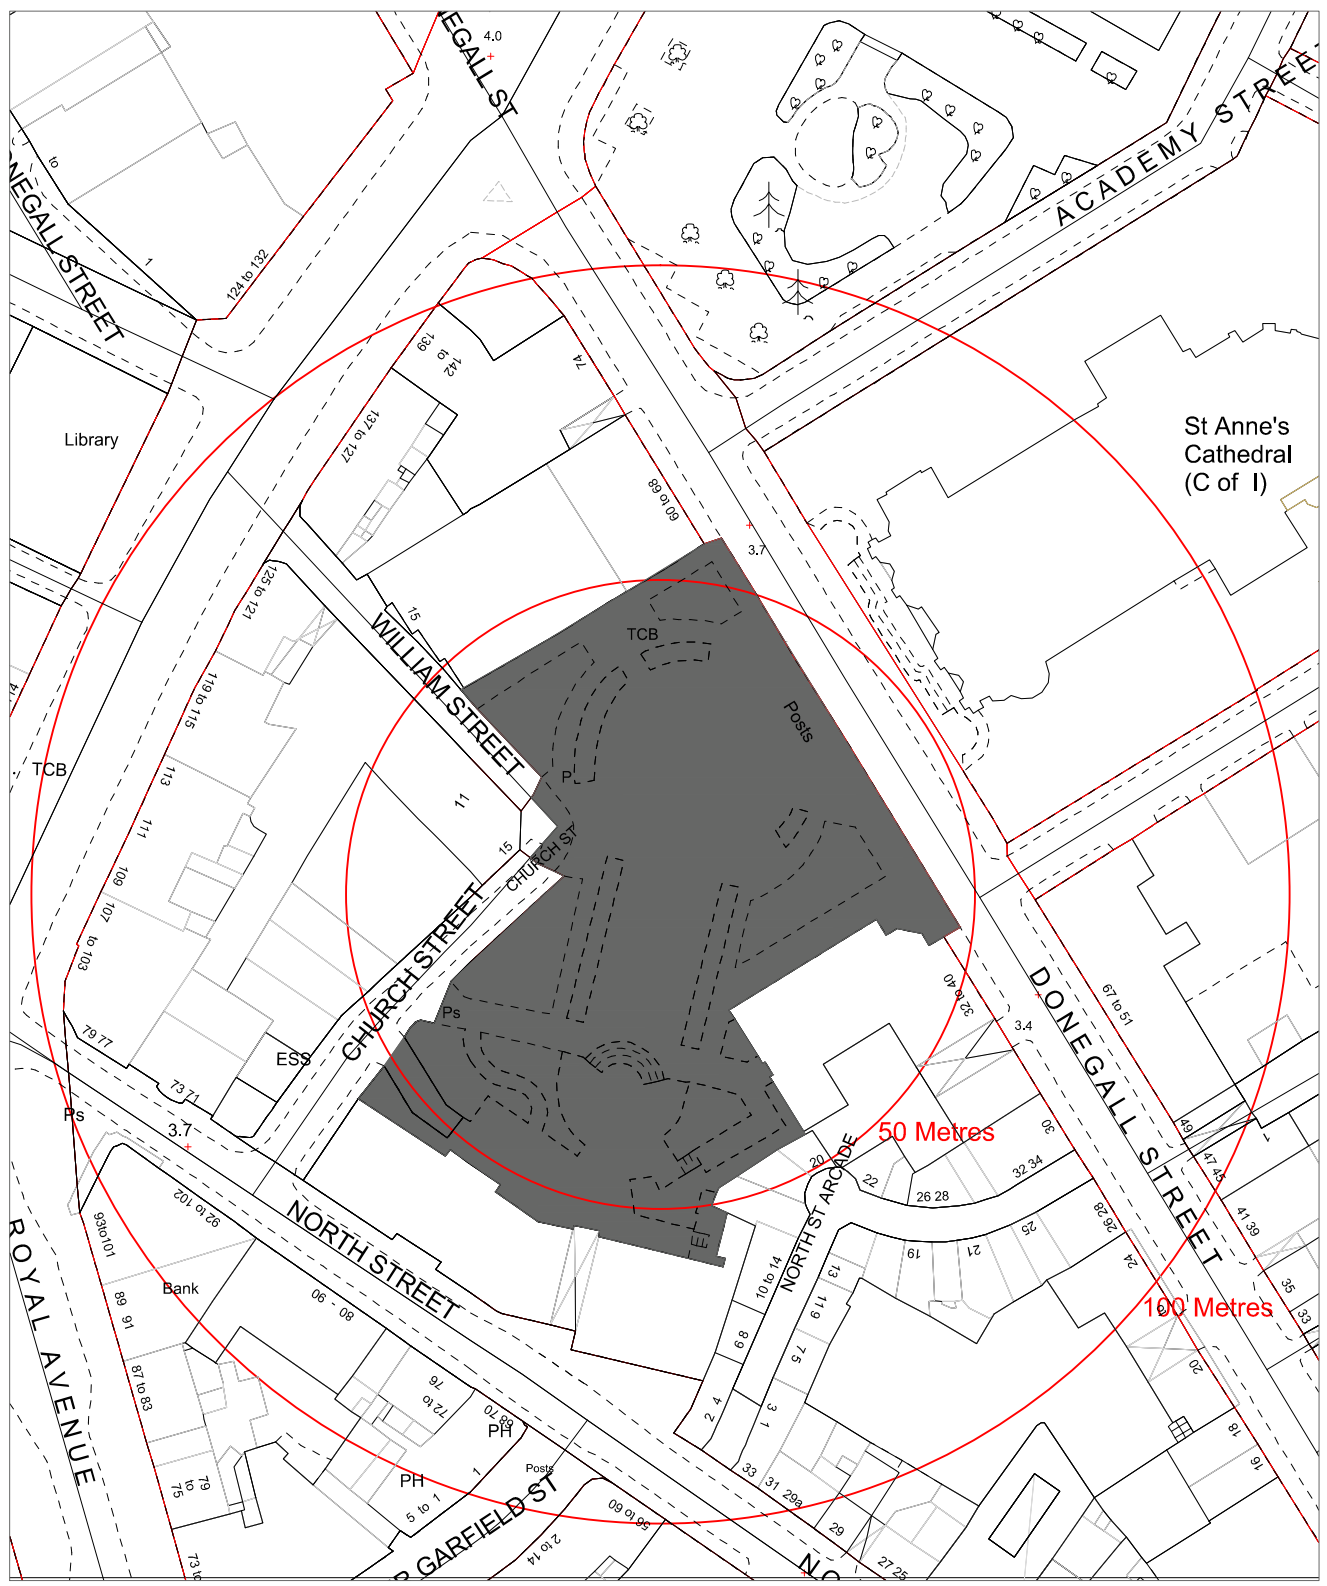

Building Control Service

DRAWN BY MT
DATE 05/04/2016

Writers Square
Donegall Street

SCALE 1:1250